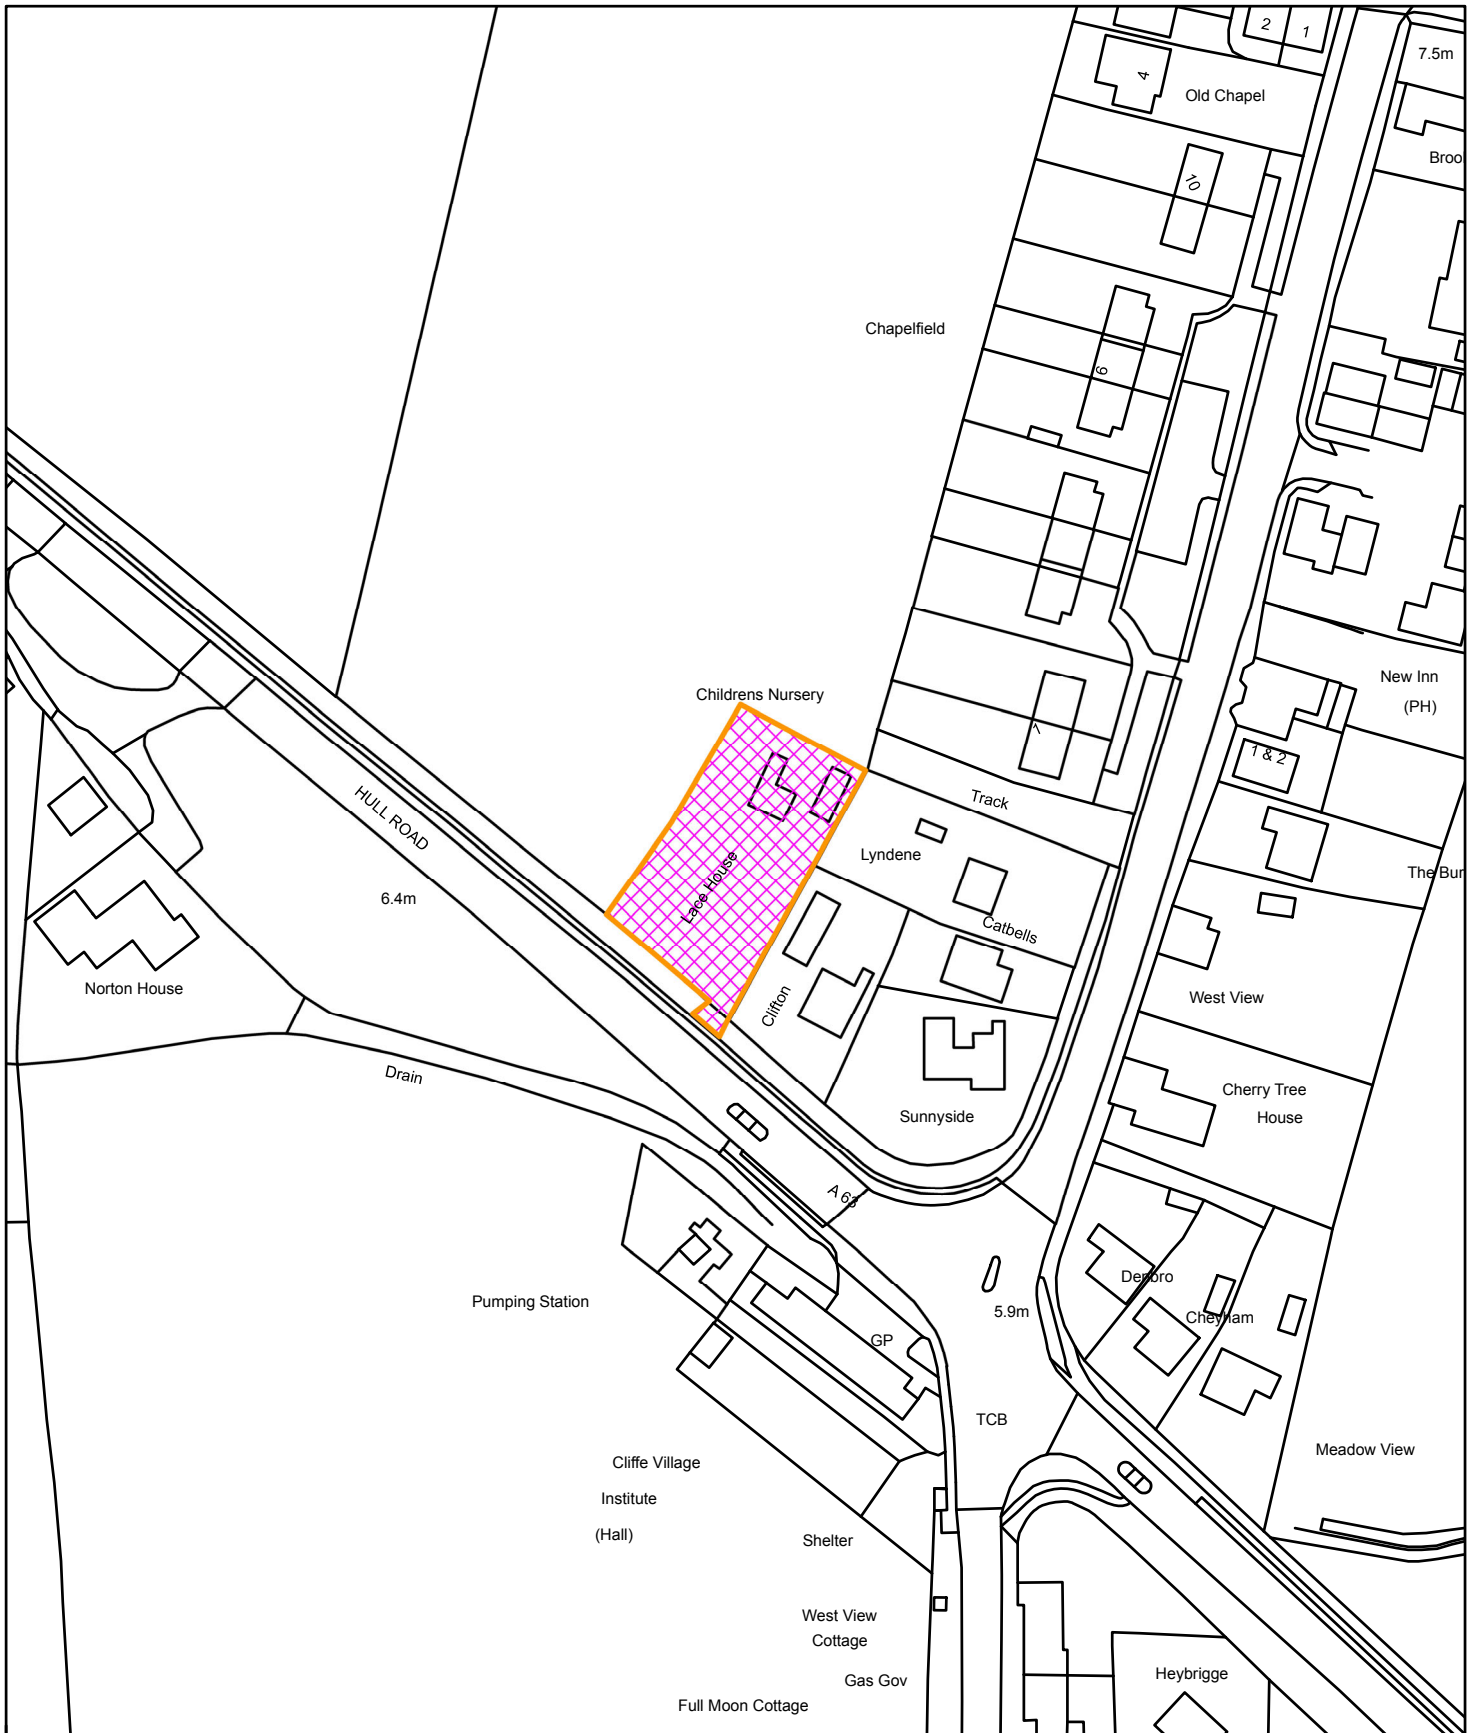

Lace House, Hull Road, Cliffe
2022/0341/FUL

Reproduced from the Ordnance Survey mapping with the permission of Her Majesty's Stationary Office. Unauthorised reproduction infringes Crown Copyright and may lead to prosecution or civil proceedings © Crown Copyright
Selby District Council Licence No. 100018656
This copy has been produced specifically for Planning and Building Control purposes only.
No further copies may be made.

N

1:1,250